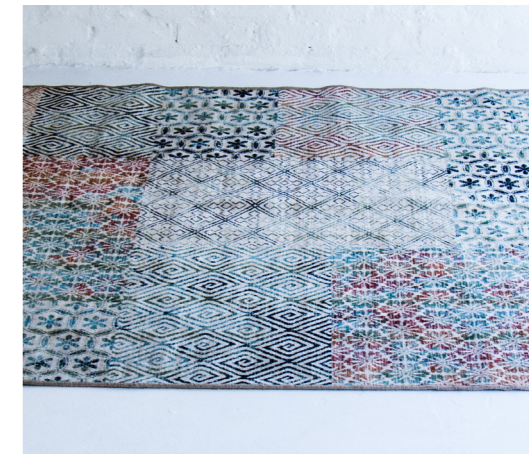

**MALAWIAN CHAIR
WHITE**

QUANTITY: 2
R 150-00

CROSS COFFEE TABLE

QUANTITY: 1
R 250-00

**METAL BENCH
WHITE**

QUANTITY: 10
R 250-00

TILE PRINT CARPET

QUANTITY: 1
R 450-00