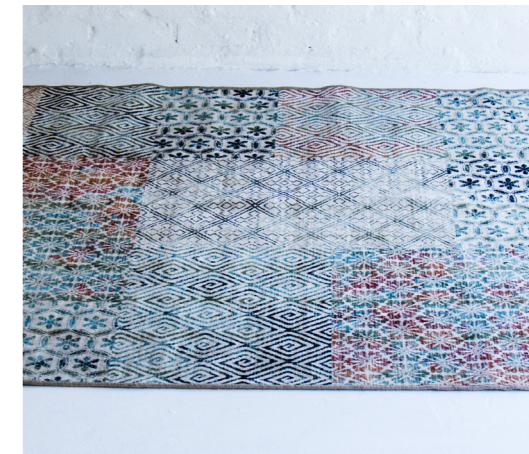

STOOL/ TABLE
GREY
QUANTITY: 2
R 150-00

SCHOOL CHAIR
BLACK
QUANTITY: 2
R 150-00

TILE PRINT CARPET
QUANTITY: 1
R 450-00

*Couch + Lounge Chairs + School chairs +
Coffee table + Side tables + Carpet = R2600-00*