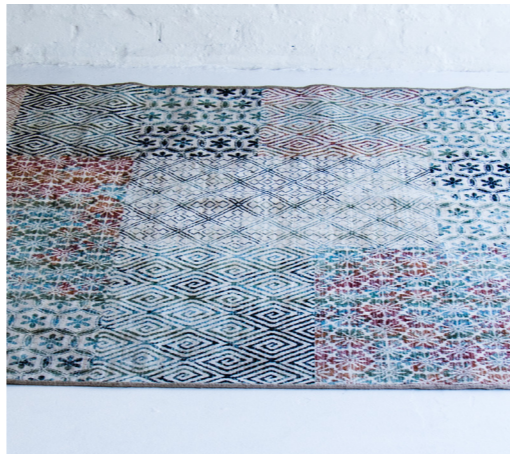

TILE PRINT CARPET
QUANTITY: 1
R 450-00